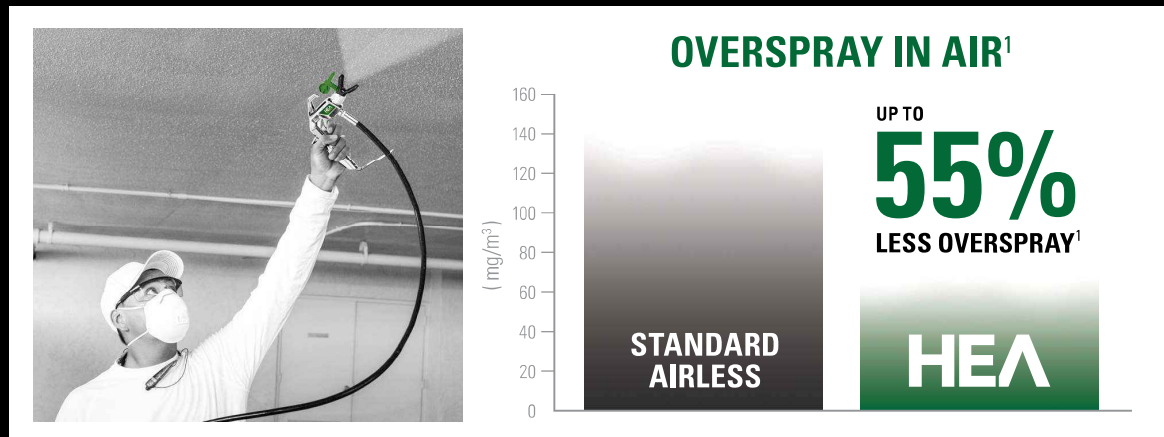

HEA | HIGH EFFICIENCY
AIRLESS™

Makes it easier to paint like a pro.™

ControlMax™ Series

TITAN®

HEA | HIGH EFFICIENCY AIRLESS™

Makes it easier to paint like a pro.™

New High Efficiency Airless™ technology takes the intimidation out of airless spraying with unmatched control and a forgiving fan pattern that delivers a more consistent finish.

- ▶ **UP TO 55% LESS OVERSPRAY¹**
- ▶ Softer spray improves control for a more consistent finish
- ▶ Takes the intimidation out of airless spraying

Perfect for that contractor new to spraying or the semi-professional ready to take the next step. HEA systems can be used for a wide range of coating materials, including interior and exterior jobs, and can easily be transported from job site to job site.

- ▶ Lasts up to 3X longer than comparable airless sprayers
- ▶ Power to spray unthinned coatings
- ▶ Replaceable fluid section maximizes sprayer life

¹ Testing performed using a popular interior latex paint vs. competitive high pressure airless system.